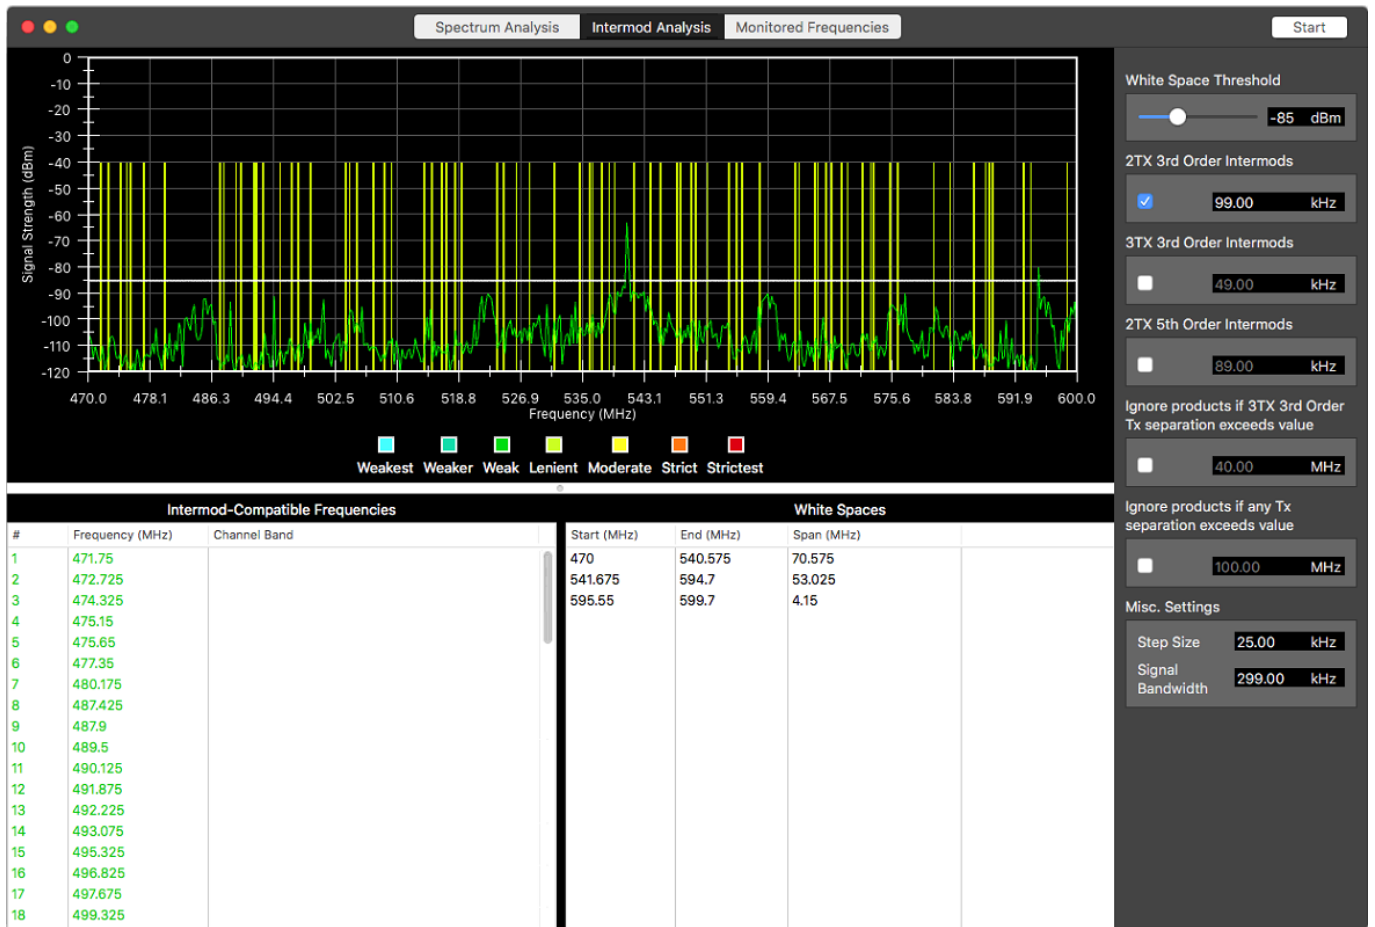

Download

[Wifi Spectrum Analyzer Software Mac](#)

[Wifi Spectrum Analyzer Software Mac](#)

Download

---

What Does a Wi-Fi Analyzer Do? Most Wi-Fi network analyzers work in a similar way, in which you can choose a wireless spectrum to examine, such as 2.4 GHz. The basic version is completely ad-free and additional If you are looking for free Mac Wi-Fi analyzer software, WiFi Scanner would be a good tool for you.

You can also use this type of tool to discover areas in your facility with a weak Wi-Fi signal. A wireless network analyzer can help you maintain connection quality, which can be vital for numerous business needs and performance metrics. In particular, the SolarWinds heat map feature allows you to see where Wi-Fi signal is strong, and “dead zones” with low connectivity. When everyone around you is blasting their own Wi-Fi signals—particularly if in large apartment buildings or business complexes with lots of other large companies—you’re more likely to experience problems with Wi-Fi signals dropping out, poor connectivity, and slow performance. As the number of Wi-Fi networks rapidly explodes, detecting, managing, and maintaining your Wi-Fi can become problematic.

## **wifi spectrum analyzer software open source**

In simple terms, a Wi-Fi analyzer gathers information about access points and channels on your network and displays it in an easy-to-understand, visually accessible way. 4GHz or 5GHz The analyzer then examines that spectrum to view networks, their channels, and signal strength.